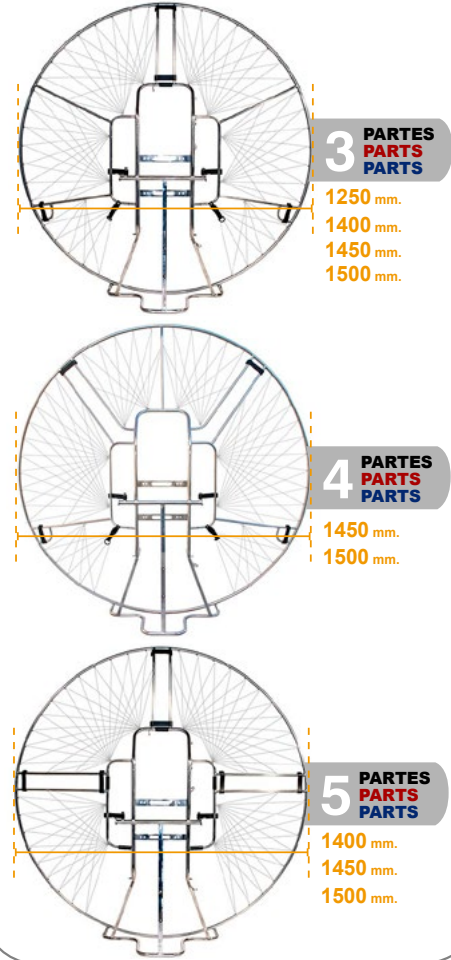

1

KIT CHASSIS PAP

PAP FRAME KIT

KIT CHASSIS PAP

PVP

UIDO DE SERIE
 ED AS STANDARD
 LUS DE SÉRIE

ELIJA EL TAMAÑO Y DIVISION
 CHOOSE THE SIZE & THE PARTS
 CHOISIR LA DIMENSION ET
 LA DIVISION

3 PARTES
PARTS
PARTS

1250 mm.
 1400 mm.
 1450 mm.
 1500 mm.

4 PARTES
PARTS
PARTS

1450 mm.
 1500 mm.

5 PARTES
PARTS
PARTS

1400 mm.
 1450 mm.
 1500 mm.

Qty.	KIT Nº 1	MOTOR ROS100 Y 125 ROS100 & 125 MOTOR MOTEUR ROS100 ET 125	1240,00 €
Qty.	KIT Nº 2	MOTOR TOP80 TOP80 MOTOR MOTEUR TOP80	1240,00 €
Qty.	KIT Nº 3	MOTOR RM80, EVO100 Y PA125 RM80, EVO100 & PA125 MOTOR MOTEUR RM80, EVO100 ET PA125	1240,00 €
Qty.	KIT Nº 4	MOTOR F200 (+G22ATS) F200 MOTOR (+G22ATS) MOTEUR F200 (+G22ATS)	1300,00 €
Qty.	KIT Nº 5	MOTOR MOSTER185 (+G22ATS). VM021K NO INCLUIDO MOSTER185 MOTOR (+G22ATS). VM021K NOT INCLUDED MOTEUR MOSTER185 (+G22ATS). VM021K NOT INCLUDED	1300,00 €
Qty.	KIT Nº 6	MOTOR THOR80 (+G22ATS) THOR80 MOTOR (+G22ATS) MOTEUR THOR80 (+G22ATS)	1300,00 €
Qty.	KIT Nº 7	MOTOR THOR130 THOR130 MOTOR MOTEUR THOR130	1240,00 €
Qty.	KIT Nº 8	MOTOR THOR190 (+G22ATS) THOR190 MOTOR (+G22ATS) MOTEUR THOR190 (+G22ATS)	1300,00 €
Qty.	KIT Nº 9	MOTOR THOR200 (+G22ATS) THOR200 MOTOR (+G22ATS) MOTEUR THOR200 (+G22ATS)	1300,00 €
Qty.	KIT Nº 10	MOTOR THOR250 (+G22ATS) KP928.340.007 NO INCLUIDO THOR250 MOTOR (+G22ATS) KP928.340.007 NOT INCLUDED MOTEUR THOR250 (+G22ATS) KP928.340.007 NOT INCLUDED	1300,00 €
Qty.	KIT Nº 11	MOTOR THOR250 ELECTRICO(+G22ATS) KP928.340.007 NO INCLUIDO THOR250 ELECTRIC MOTOR (+G22ATS) KP928.340.007 NOT INCLUDED MOTEUR THOR250 ELECTRIQUE (+G22ATS) KP928.340.007 NOT INCLUDED	1340,00 €