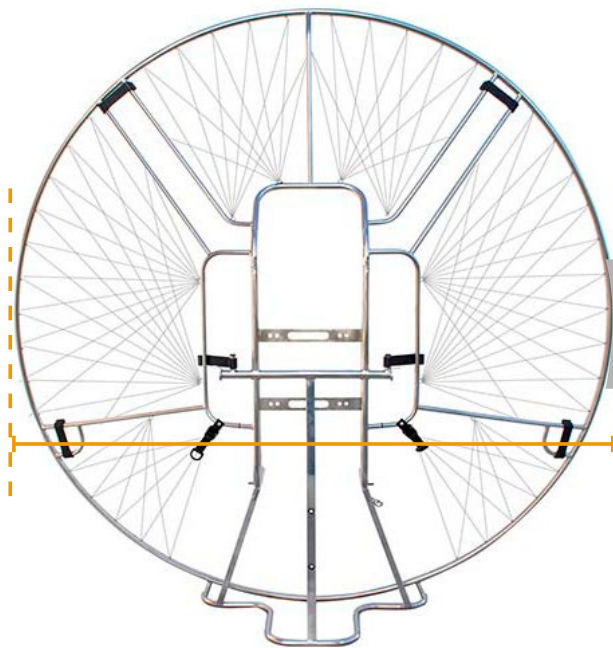

1

CHASIS 1/3

FRAME 1/3

CHASSIS 1/3

PVP

**3 PARTES**  
**PARTS**  
**PARTS**

1250 mm.

1400 mm.

1450 mm.

1500 mm.

Qty.	AC100	CHASIS PAP COMPLETO <b>1250mm (3 PARTES)</b> . Red y clips incluidos <b>COMPLETE PAP FRAME 1250mm (3 PARTS)</b> . Includes net protection and union clips CHASSIS PAP COMPLET <b>1250mm (3 PARTS)</b> . Inclus filet de protection et clips	1050,00 €
Qty.	AC101	CHASIS PAP COMPLETO <b>1400mm (3 PARTES)</b> . Red y clips incluidos <b>COMPLETE PAP FRAME 1400mm (3 PARTS)</b> . Includes net protection and union clips CHASSIS PAP COMPLET <b>1400mm (3 PARTS)</b> . Inclus filet de protection et clips	1050,00 €
Qty.	AC106	CHASIS PAP COMPLETO <b>1450mm (3 PARTES)</b> . Red y clips incluidos <b>COMPLETE PAP FRAME 1450mm (3 PARTS)</b> . Includes net protection and union clips CHASSIS PAP COMPLET <b>1450mm (3 PARTS)</b> . Inclus filet de protection et clips	1050,00 €
Qty.	AC107	CHASIS PAP COMPLETO <b>1500mm (3 PARTES)</b> . Red y clips incluidos <b>COMPLETE PAP FRAME 1500mm (3 PARTS)</b> . Includes net protection and union clips CHASSIS PAP COMPLET <b>1500mm (3 PARTS)</b> . Inclus filet de protection et clips	1100,00 €