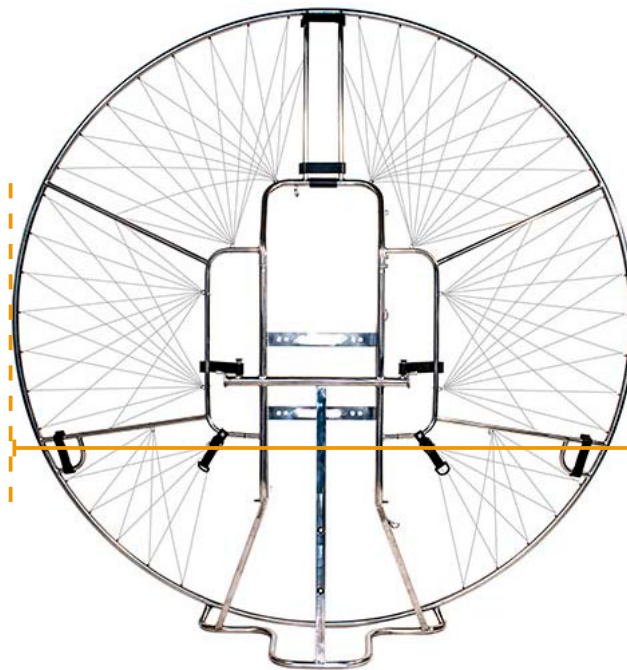

1

CHASIS 1/3

FRAME 1/3

CHASSIS 1/3

PVP

**3 PARTES**  
**PARTS**  
**PARTS**

1250 mm.

1400 mm.

1450 mm.

1500 mm.

Qty.	AC100	CHASIS PAP COMPLETO <b>1250mm (3 PARTES)</b> . Red y clips incluidos <b>COMPLETE PAP FRAME 1250mm (3 PARTS)</b> . Includes net protection and union clips CHASSIS PAP COMPLET <b>1250mm (3 PARTS)</b> . Inclus filet de protection et clips	1050,00 €
Qty.	AC101	CHASIS PAP COMPLETO <b>1400mm (3 PARTES)</b> . Red y clips incluidos <b>COMPLETE PAP FRAME 1400mm (3 PARTS)</b> . Includes net protection and union clips CHASSIS PAP COMPLET <b>1400mm (3 PARTS)</b> . Inclus filet de protection et clips	1050,00 €
Qty.	AC106	CHASIS PAP COMPLETO <b>1450mm (3 PARTES)</b> . Red y clips incluidos <b>COMPLETE PAP FRAME 1450mm (3 PARTS)</b> . Includes net protection and union clips CHASSIS PAP COMPLET <b>1450mm (3 PARTS)</b> . Inclus filet de protection et clips	1050,00 €
Qty.	AC107	CHASIS PAP COMPLETO <b>1500mm (3 PARTES)</b> . Red y clips incluidos <b>COMPLETE PAP FRAME 1500mm (3 PARTS)</b> . Includes net protection and union clips CHASSIS PAP COMPLET <b>1500mm (3 PARTS)</b> . Inclus filet de protection et clips	1100,00 €