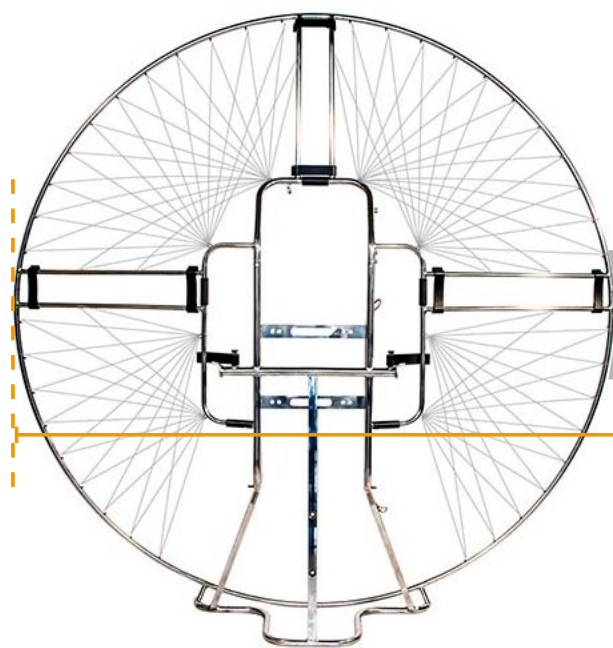

5 PARTES
PARTS
PARTS

1400 mm.

1450 mm.

1500 mm.

Qty.	AC108	CHASIS PAP COMPLETO 1450mm (4 PARTES). Red y clips incluidos COMPLETE PAP FRAME 1450mm (4 PARTS). Includes net protection and union clips CHASSIS PAP COMPLET 1450mm (4 PARTS). Inclus filet de protection et clips	1150,00 €
Qty.	AC109	CHASIS PAP COMPLETO 1500mm (4 PARTES). Red y clips incluidos COMPLETE PAP FRAME 1500mm (4 PARTS). Includes net protection and union clips CHASSIS PAP COMPLET 1500mm (4 PARTS). Inclus filet de protection et clips	1200,00 €
Qty.	AC103	CHASIS PAP COMPLETO 1400mm (5 PARTES). Red y clips incluidos COMPLETE PAP FRAME 1400mm (5 PARTS). Includes net protection and union clips CHASSIS PAP COMPLET 1400mm (5 PARTS). Inclus filet de protection et clips	1050,00 €
Qty.	AC110	CHASIS PAP COMPLETO 1450mm (5 PARTES). Red y clips incluidos COMPLETE PAP FRAME 1450mm (5 PARTS). Includes net protection and union clips CHASSIS PAP COMPLET 1450mm (5 PARTS). Inclus filet de protection et clips	1050,00 €
Qty.	AC104	CHASIS PAP COMPLETO 1500mm (5 PARTES). Red y clips incluidos COMPLETE PAP FRAME 1500mm (5 PARTS). Includes net protection and union clips CHASSIS PAP COMPLET 1500mm (5 PARTS). Inclus filet de protection et clips	1100,00 €
Qty.	AC105	CHASIS PAP "PLAK" COMPLETO 1400mm (5 PARTES). Red y clips incluidos COMPLETE "PLAK" PAP FRAME 1400mm (5 PARTS). Includes net protection and union clips CHASSIS PAP "PLAK" COMPLET 1400mm (5 PARTS). Inclus filet de protection et clips	1150,00 €

PLAK